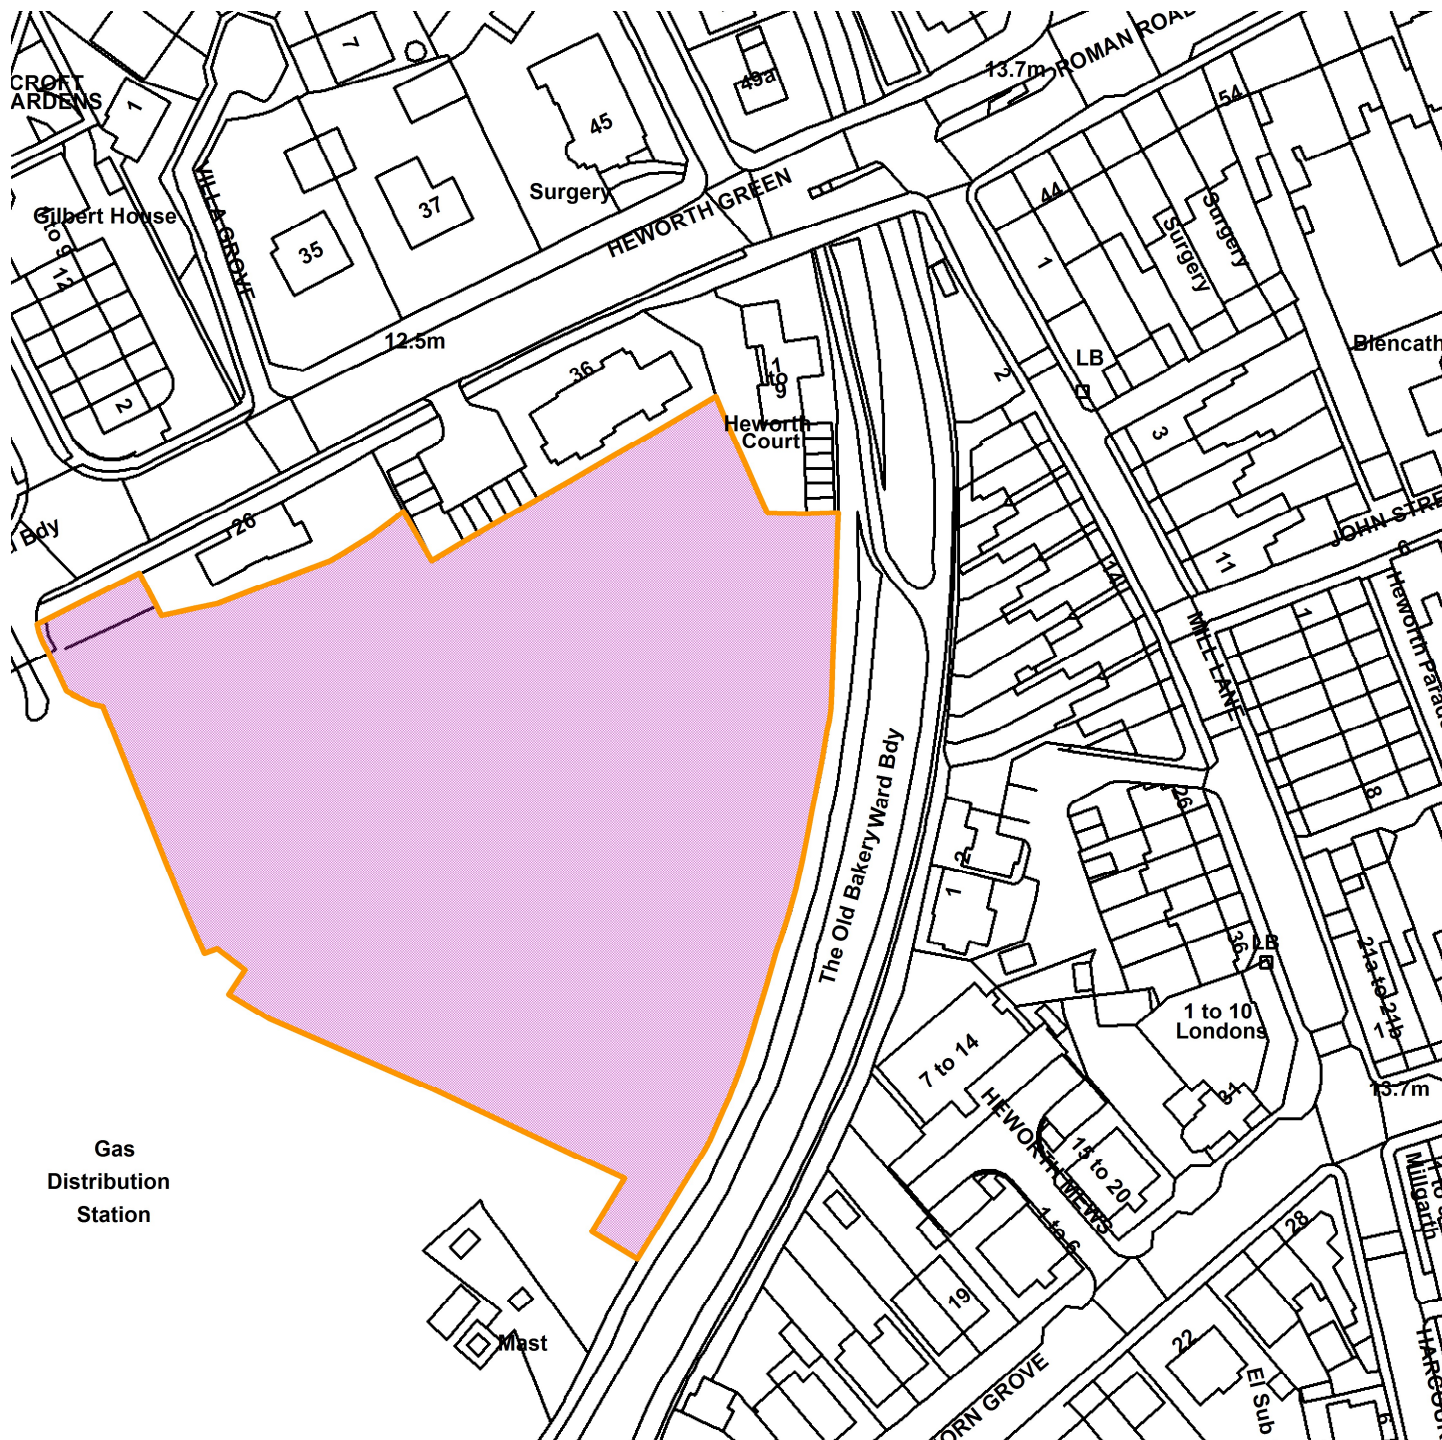

Zone C, Former Gas Works, Heworth Green, York

21/00855/REMM

GIS by ESRI (UK)

Scale : 1:1286

Reproduced from the Ordnance Survey map with the permission of the Controller of Her Majesty's Stationery Office © Crown Copyright 2000.

Unauthorised reproduction infringes Crown Copyright and may lead to prosecution or civil proceedings.

Produced using ESRI (UK)'s MapExplorer 2.0 - <http://www.esriuk.com>

Organisation	City of York Council
Department	Directorate of Place
Comments	Site Location Plan
Date	27 October 2021
SLA Number	